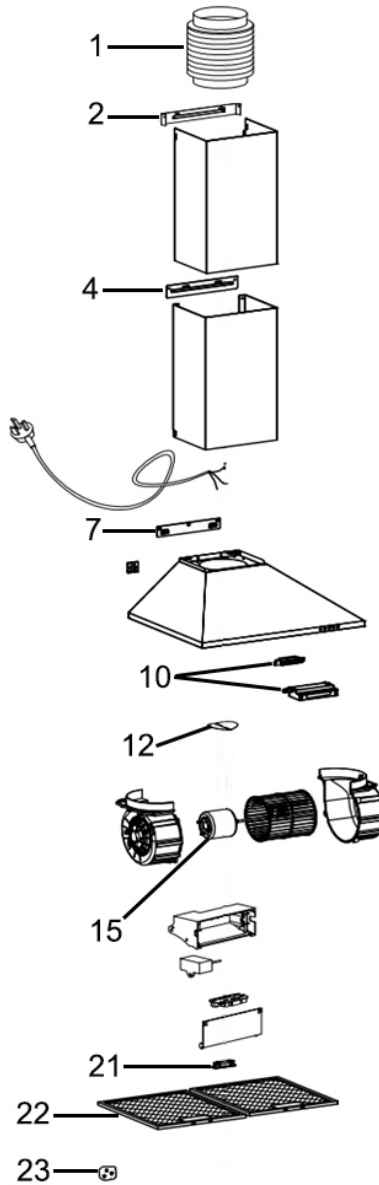

Parts Information:
**Baridi Cooker Hood, Chimney Style
 with Carbon Filters 90cm - Black
 Model No: DH59**

Item	Part No.	Description
1	DH10317	Expansion Pipe
2	DH10571	Inner Chimney Bracket (Part 2)
4	DH10572	Outer Chimney Bracket (Part 4)
7	DH10573	Chimney Bracket (Part 7)
10	DH10322	Switch Assembly(set)

Item	Part No.	Description
12	DH10783	V-Flap
15	DH10323	Motor
21	DH10324	LED Light
22	DH10325	Aluminium Filter
23	DH10570	Fixing Screws

NOTE: It is our policy to continually improve products and as such we reserve the right to alter data, specifications and component parts without prior notice. There may be alternative versions of this product, please contact us should you require this information.